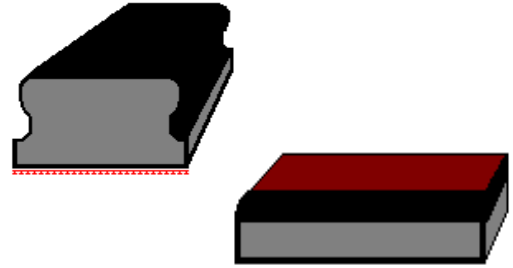

HAND SANDING

ABRASIVES

VELCRO SYSTEMS

- I.E. VELCRO-BACKED
- ABRASIVE PAPER
 - ABRASIVE CLOTH
 - NON-WOVEN

VELCRO HANDBLOCKS

STANDARD TYPES:
CELLULAR RUBBER
VELCRO

BLACK
MUSHROOM ELEMENTS
RED

	ABRASIVE SIZE (RECTANGLE)	
	MM	PART NUMBER
VELCRO HANDBLOCK ERGONOMIC WITH HANDLING GROOVE	120 x 70	0000 - 118
VELCRO HANDBLOCK DOUBLE-SIDED SOFT / HARD	120 x 70	0000 - 090

OTHER SIZES
ON REQUEST

OTHER TYPES
ON REQUEST